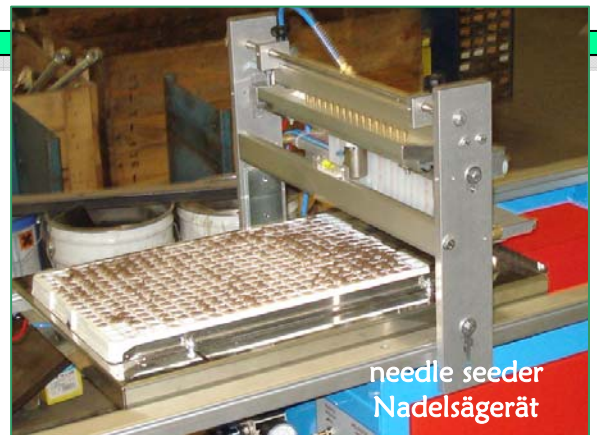

needle seeder
Nadelsägerät